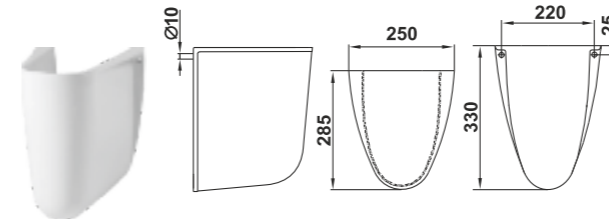

Кидс | Kids

**Коллекция Кидс от Керамин. Забота и удобство.
The Kids Collection from Keramin. Care and Comfort.**

В детстве каждый человек совершает больше личных открытий, чем за всю свою жизнь. Поэтому ребенок нуждается не только в родительской любви, но и в своем, особом пространстве, в том числе и в собственной ванной комнате. Коллекция Кидс подарит Вашему малышу чувство заботы и удобства, превращая поход в ванную комнату в маленький праздник.

As a child, every person makes more personal discoveries than in his entire future life. Therefore, the child needs not only the parental love, but also a special space to explore, create and have fun including his own bathroom. The Kids collection gives your child a sense of caring and comfort and makes any trip to the bathroom unbelievable and longed-for like celebration.

Умывальник Сити 46
Wash-basin City 46

Пьедестал Люкс
Column Lux

259

Унитаз-компакт Кидс
WC Kids