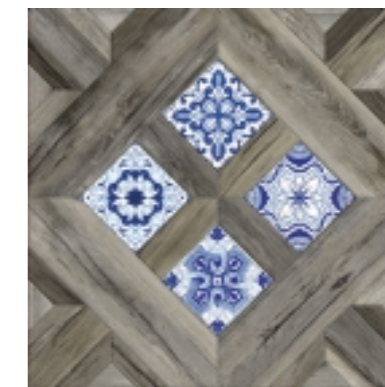

Калабрия 3D
/ цвет "серый"
/ 400X400мм
Calabria 3D
/ "gray" color
/ 400X400mm