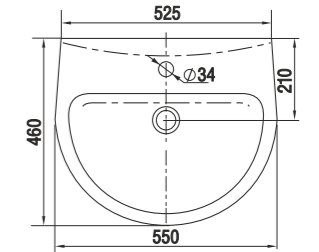

256

Соло | Solo

**Коллекция Соло от Керамин. Доступность и комфорт.
The Solo Collection from Keramin. Accessibility and Comfort.**

Коллекция Соло представляет свежий и вместе с тем долговечный скандинавский дизайн. Плавность линий и спокойствие форм внесет в Ваш интерьер гармонию и создаст пространство комфорта и уюта.

The Solo collection is an example of fresh yet durable Scandinavian design. Smooth lines and calmness of forms will bring harmony in your interior and create a comfort space and coziness.

Пьедестал Люкс
Column Lux

257