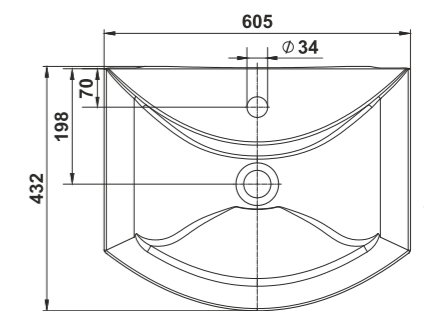

Умывальник мебельный Палермо 60
Semi-recessed wash-basin Palermo 60