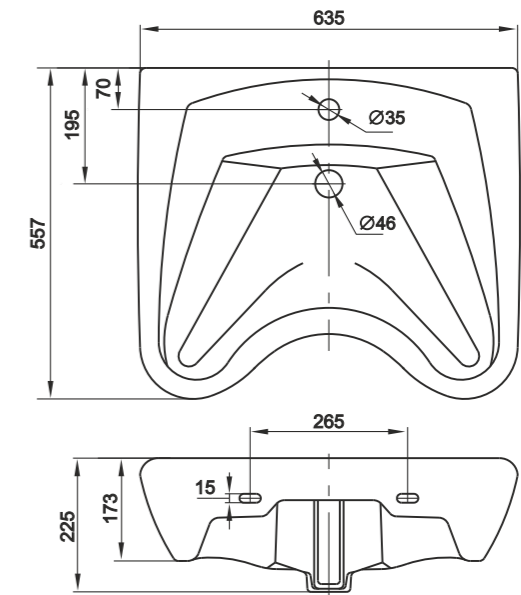

Хирургический умывальник | **Surgical Wash-basin**

**Хирургический умывальник от Керамин. Специальный продукт.
The Surgical Wash-basin from Keramin. Special Product.**

Хирургический умывальник – санитарно-керамическое изделие, специально разработанное для использования в медицинских учреждениях и для людей с ограниченными возможностями.

Surgical wash-basin – ceramic sanitaryware, specially developed for use in medical institutions and for physically challenged people.