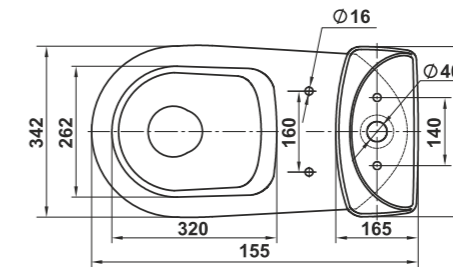

KERAMIN

КОЛЛЕКЦИЯ САНИТАРНОЙ КЕРАМИКИ | COLLECTION OF SANITARYWARE

Палермо | Palermo

**Коллекция Палермо от Керамин. Комфорт в каждой детали.
The Palermo Collection from Keramin. Comfort in Every Detail.**

Все элементы коллекции Палермо ненавязчиво и уверенно найдут свое место в интерьере ванной комнаты. Конструктивные особенности изделий позволяют обеспечить комфорт и полную гигиеничность при использовании.

All elements of the Palermo collection will gently but surely find their place in the interior of your bathroom. An impressive design will definitely provide comfort and maximum hygiene to the user.

231