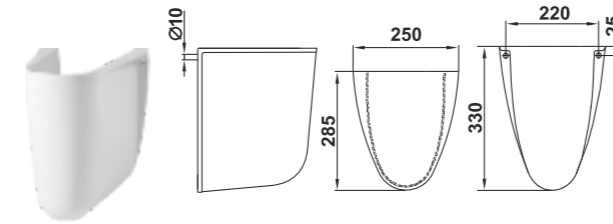

256

Соло | Solo

**Коллекция Соло от Керамин. Доступность и комфорт.
The Solo Collection from Keramin. Accessibility and Comfort.**

Коллекция Соло представляет свежий и вместе с тем долговечный скандинавский дизайн. Плавность линий и спокойствие форм внесет в Ваш интерьер гармонию и создаст пространство комфорта и уюта.

The Solo collection is an example of fresh yet durable Scandinavian design. Smooth lines and calmness of forms will bring harmony in your interior and create a comfort space and coziness.

Пьедестал Люкс
Column Lux

257