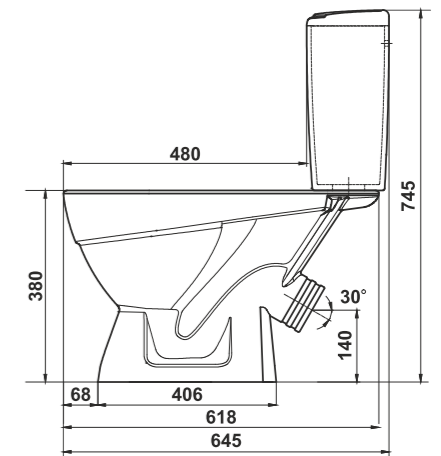

KERAMIN

КОЛЛЕКЦИЯ САНИТАРНОЙ КЕРАМИКИ | COLLECTION OF SANITARYWARE

Палермо | Palermo

**Коллекция Палермо от Керамин. Комфорт в каждой детали.
The Palermo Collection from Keramin. Comfort in Every Detail.**

Все элементы коллекции Палермо ненавязчиво и уверенно найдут свое место в интерьере ванной комнаты. Конструктивные особенности изделий позволяют обеспечить комфорт и полную гигиеничность при использовании.

All elements of the Palermo collection will gently but surely find their place in the interior of your bathroom. An impressive design will definitely provide comfort and maximum hygiene to the user.

231