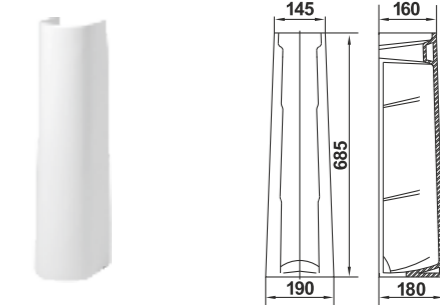

Пьедестал Люкс
Column Lux