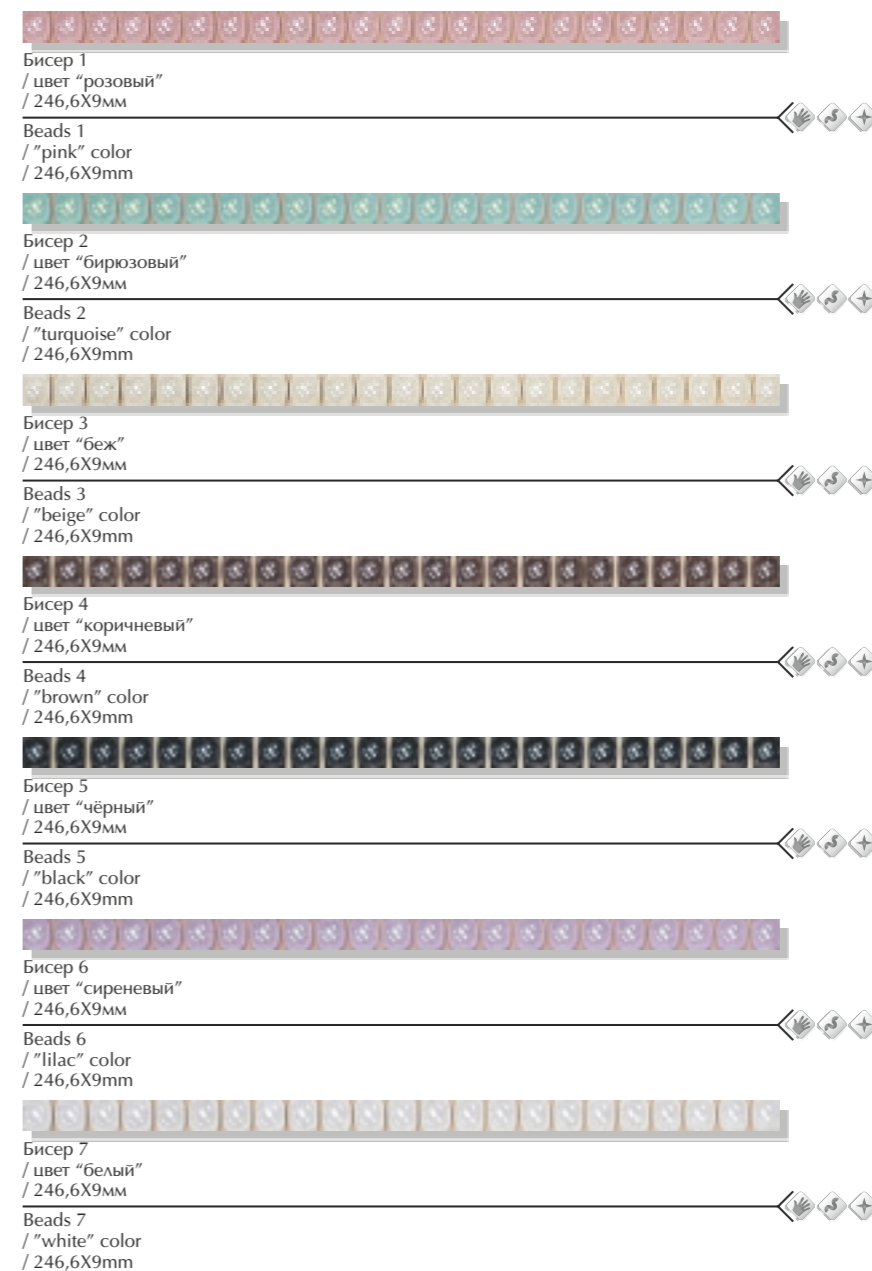

Бисер | Beads

Коллекция Бисер от Керамин. Добавьте немного шарма.
The Beads Collection from Keramin. Add a Little Charm.

246,6X9mm

Новая серия универсальных фриз из стекла открывает перед Вами широкие возможности для декорирования интерьера. Обширная цветовая гамма и универсальный размер фриза Бисер от Керамин позволяют дополнить и украсить практически любой интерьер, какую бы коллекцию плитки Вы ни выбрали. Блики света в «стеклянных каплях» декора добавят интерьеру особого свечения и нежности. Если Вы нашли плитку Вашей мечты, но все же чего-то не хватает – добавьте немного шарма с декором Бисер.

A new series of versatile glass decors brings you tons of possibilities for decorating your interior. Wide color range and convenient size lets you add the Beads from Keramin to any design whatever basic collection you've chosen. Reflection of light in glass drops of the frieze add a hint of luminosity and caress. If you've found the tile collection of your dreams yet still it feels like something is missing, add some charm with the Beads.