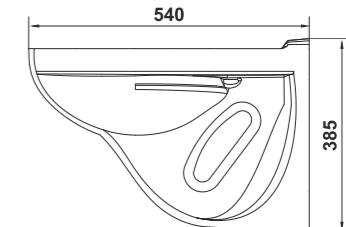

KERAMIN

КОЛЛЕКЦИЯ САНИТАРНОЙ КЕРАМИКИ | COLLECTION OF SANITARYWARE

Гранд | Grand

**Коллекция Гранд от Керамин. Качество, практичность и доступная цена.
The Grand Collection from Keramin. Quality, Practicality and Reasonable Price.**

В изделиях санитарной керамики коллекции Гранд удачно сочетаются качество, практичность и доступная цена. А мягкая линия и классическая стилистика идеально подходят для создания спокойных и гармоничных интерьеров.

Products of Grand sanitary ceramics collection successfully combine quality, practicality and reasonable price. Its soft lines and a classic style are perfect for a peaceful and harmonious interior.

255