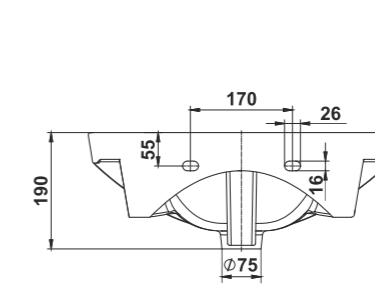

European quality of the products

The production of sanitaryware items is made using innovative technologies with no analogues in Eastern Europe. The best equipment of leading European manufacturers, robotic systems, high-quality raw materials – all this allows to make products that meet the requirements of exact geometry and excellent European quality.

Perfect whiteness and quality of glaze

The characteristic feature of sanitary ware products made by "Keramin" is dazzling whiteness, which is possible due to innovative developments of our technical development service. The glaze is resistant to yellowing, damages and other exposures.

All the advantages of porcelain

Ceramic washbasins are made of porcelain, vitreous china or fire-clay. They have no outward differences, but porcelain is of a better quality. "Keramin" produces only porcelain washbasins. Porcelain is fired at the temperature of 1200 degrees, which makes it especially resistant without water absorption. Porcelain washbasin needs no special care and will be in use for a long time.

New overhead washbasin can be mounted at table tops as well as at elite bathroom furniture.

Overhead washbasin is a combination of usability, functionality and up-to-date audacious design. Exactly these tendencies have become essential in the process of modern bathroom equipping.

Умывальник мебельный Палермо 50
Semi-recessed wash-basin Palermo 50