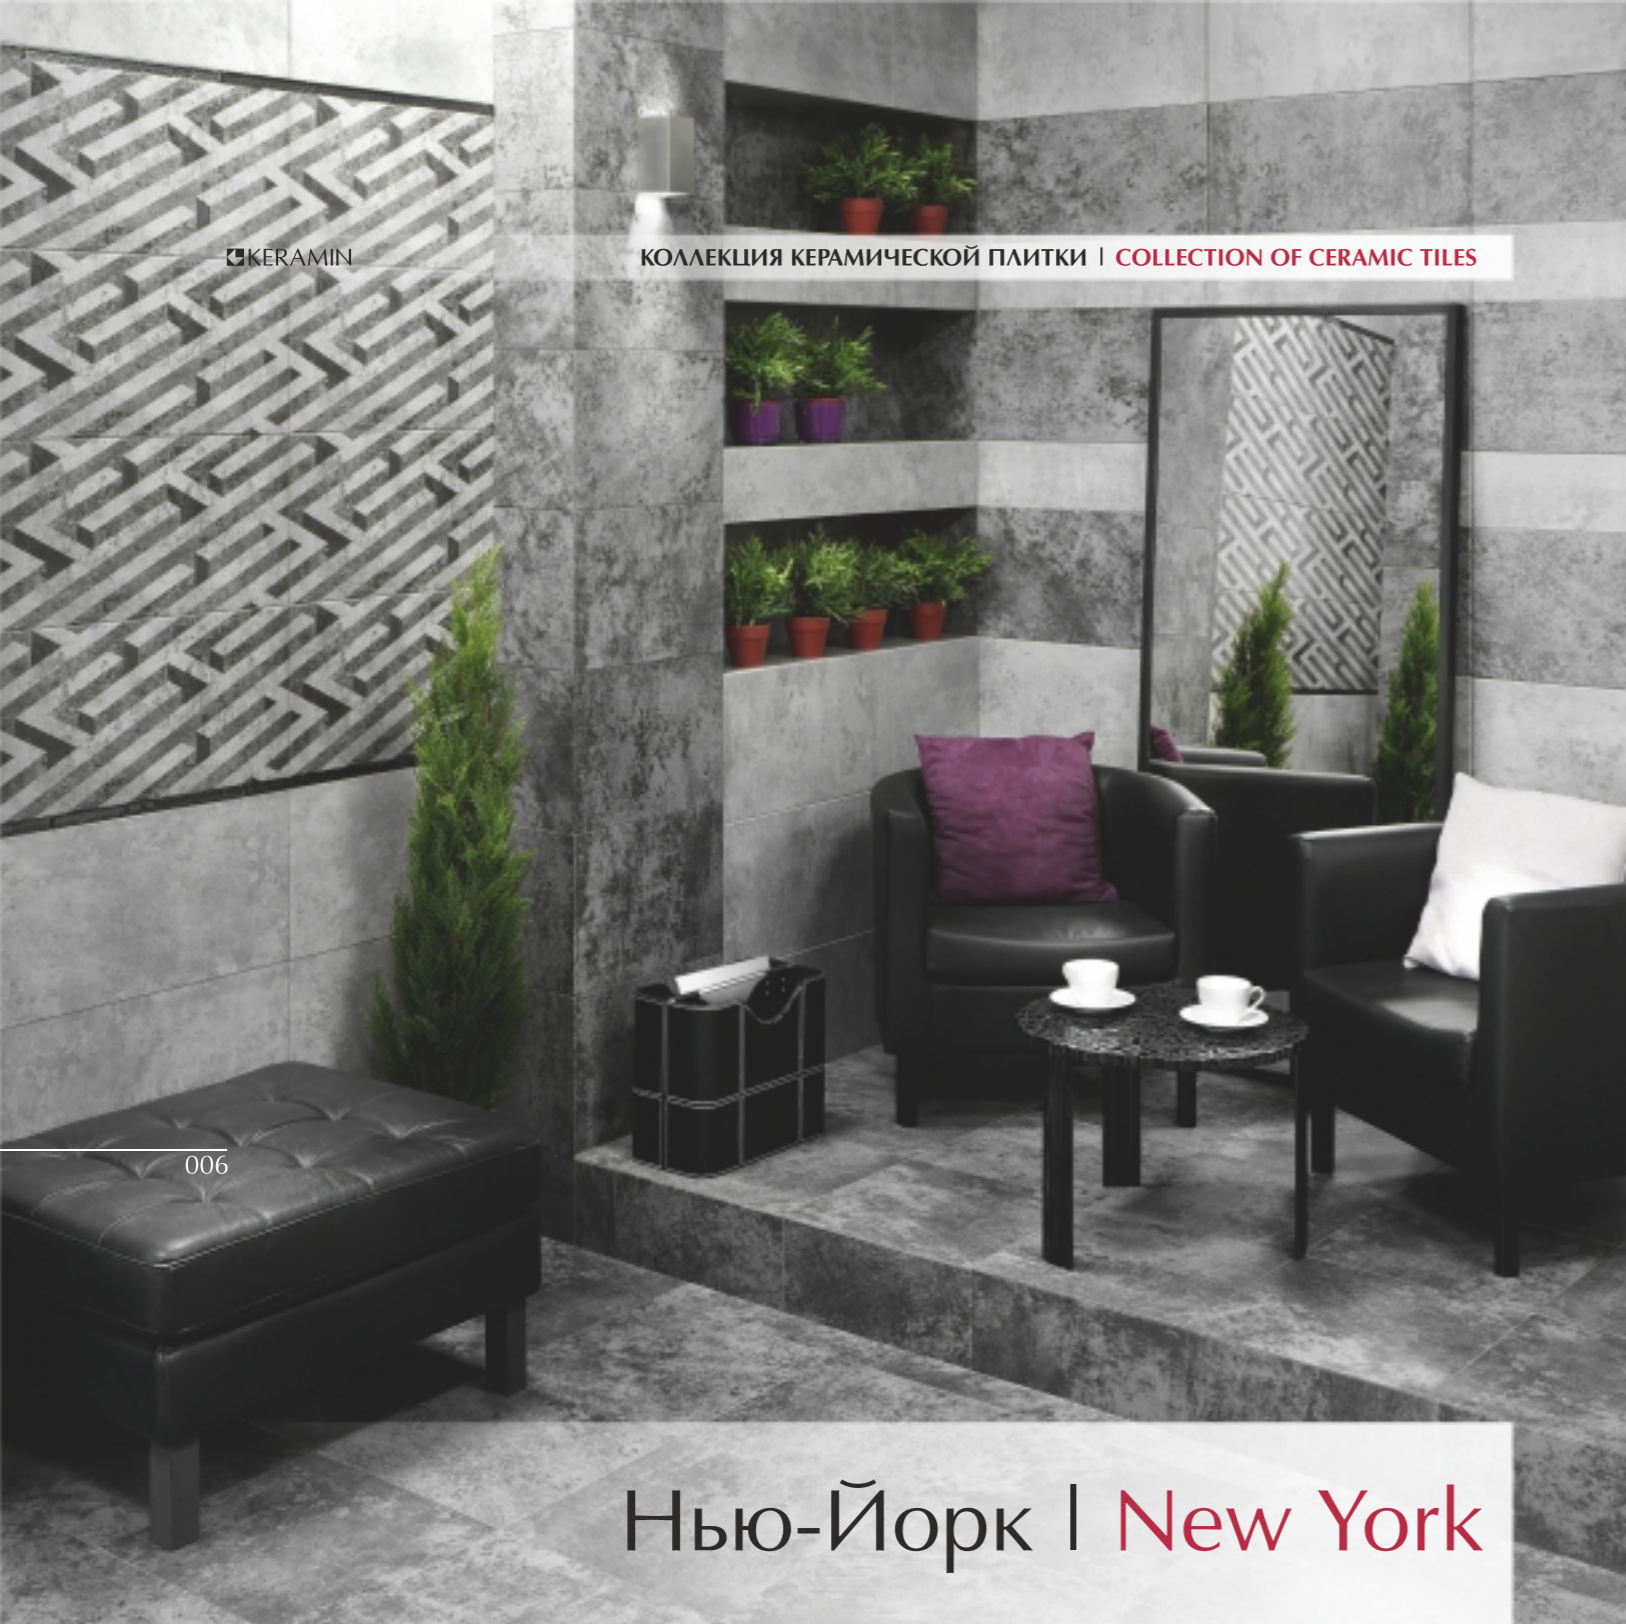

006

Нью-Йорк | New York

Коллекция Нью-Йорк от Керамин. В ритме большого города.
The New York Collection from Keramin. In the Urban Beat.

600x300mm

Фактура бетона и строгие серые тона коллекции Нью-Йорк от Керамин придется по вкусу тем, кого привлекают каменные джунгли мегаполиса. Это коллекция для уверенных в себе людей, привыкших находить выход из любой запутанной ситуации.

The structure of concrete and strict gray shades of the New York collection from Keramin will suit you if you are attracted by the urban lifestyle. This collection is made for the ambitious people able to overcome any force majeure.