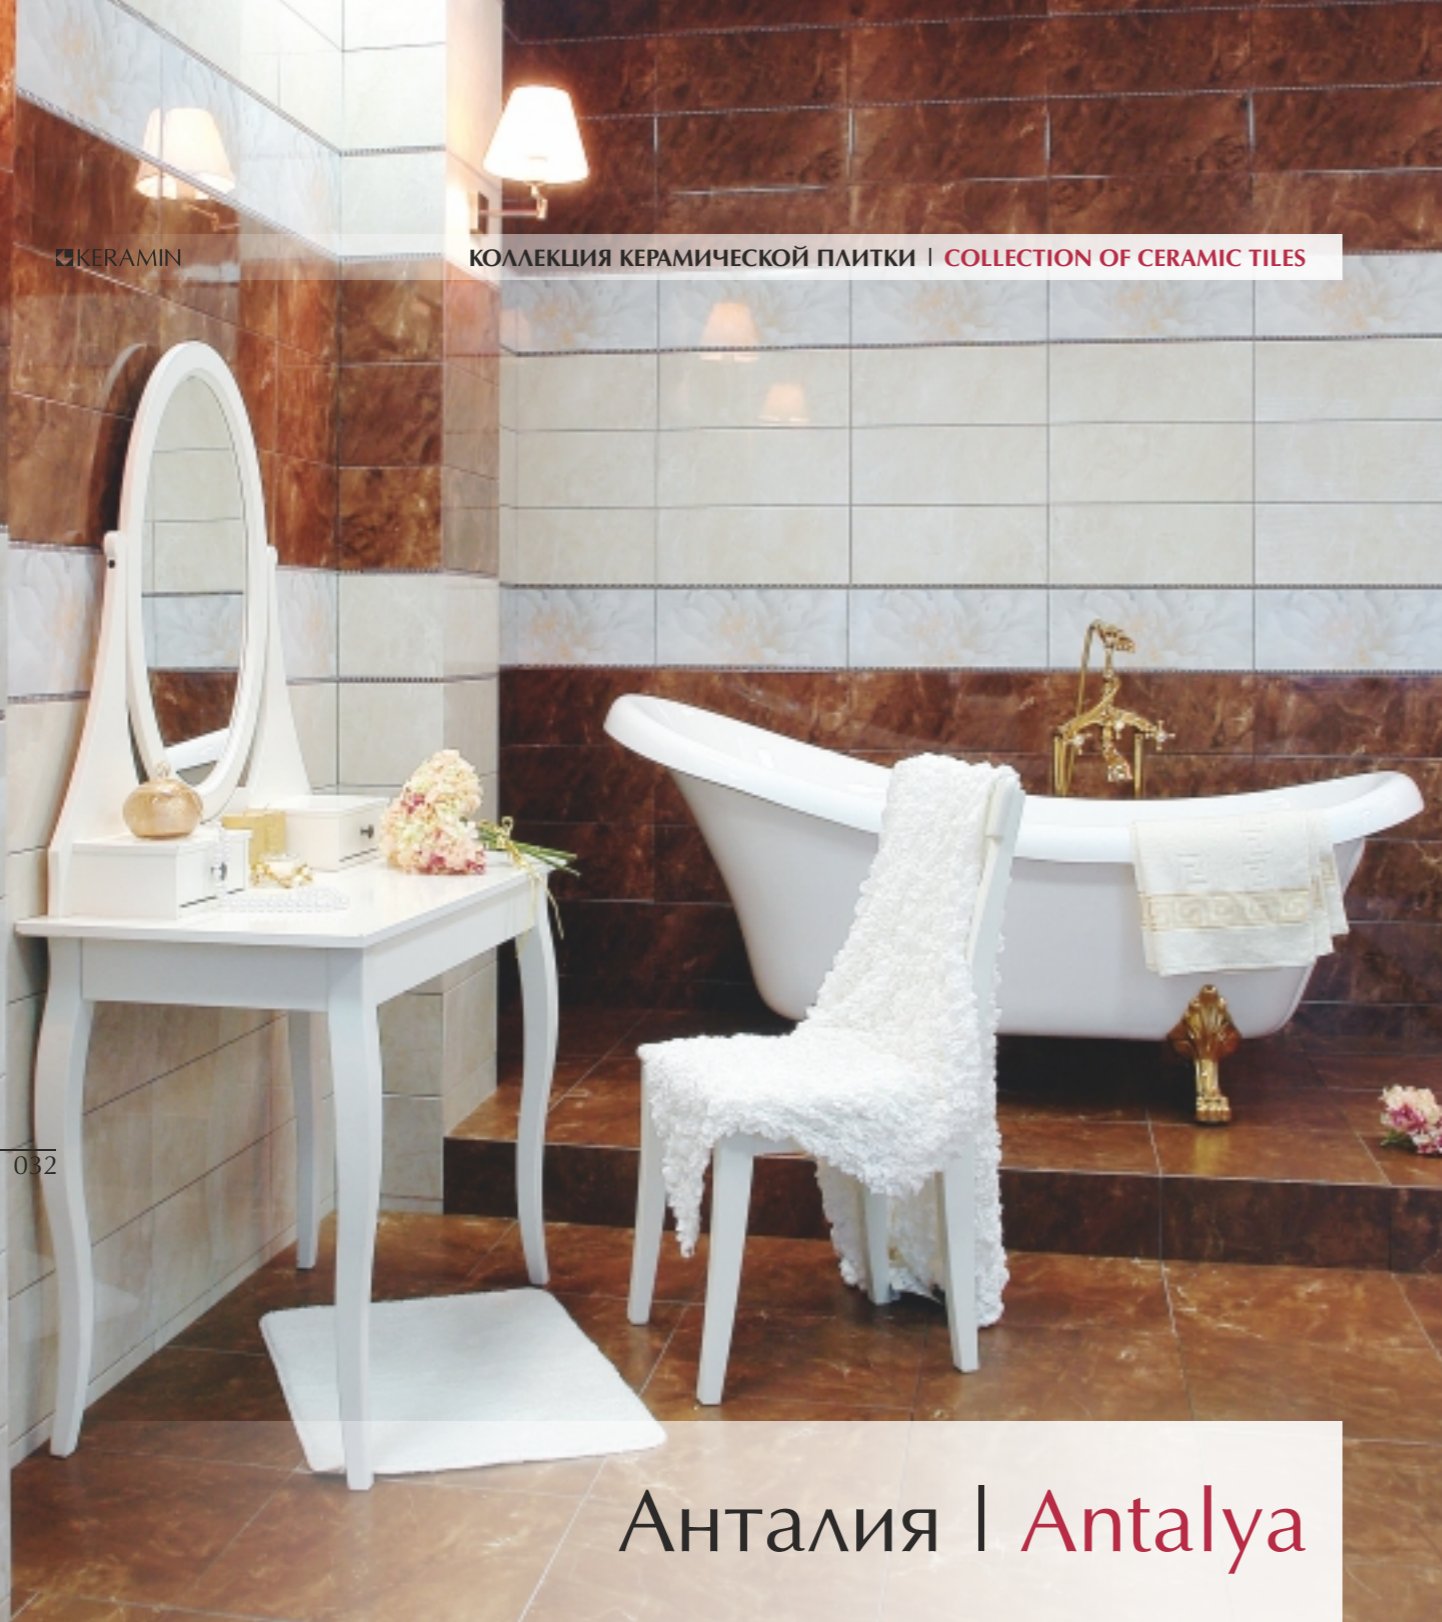

Анталия | Antalya

**Коллекция Анталия от Керамин. Для тонкой романтической натуры.
The Antalya Collection from Keramin. For a Delicate and Romantic Nature.**

500x200mm

Коллекция Анталия от Керамин преобразит Ваш дом в поистине райское место. Роскошный мрамор фоновой плитки придаст интерьеру глубину. Декоративная плитка с изображением нежных цветов внесет нотку мягкости. Выбирая плитку в теплых или холодных тонах, создайте ощущение жаркого полдня или прохладного рассвета на южном побережье. Особое очарование и блеск добавит декоративный элемент Бисер. Коллекция несомненно понравится людям с тонкой романтической натурой.

The Antalya collection from Keramin will transform your home into a truly heavenly place. Luxurious marble of the background tiles brings out the depth of the interior. Decorative tiles picturing delicate flowers add a faint note of softness. Create the mood of midday sun or cool dawn at the seaside by simply choosing the tile of a warmer or a cooler shade. Add some extra charm and glow with Beads decorative elements. The collection will certainly be appreciated by delicate and romantic souls.