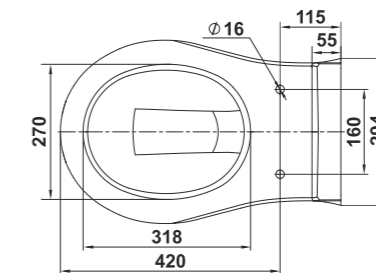

KERAMIN

КОЛЛЕКЦИЯ САНИТАРНОЙ КЕРАМИКИ | COLLECTION OF SANITARYWARE

Гранд | Grand

**Коллекция Гранд от Керамин. Качество, практичность и доступная цена.
The Grand Collection from Keramin. Quality, Practicality and Reasonable Price.**

В изделиях санитарной керамики коллекции Гранд удачно сочетаются качество, практичность и доступная цена. А мягкая линия и классическая стилистика идеально подходят для создания спокойных и гармоничных интерьеров.

Products of Grand sanitary ceramics collection successfully combine quality, practicality and reasonable price. Its soft lines and a classic style are perfect for a peaceful and harmonious interior.

255