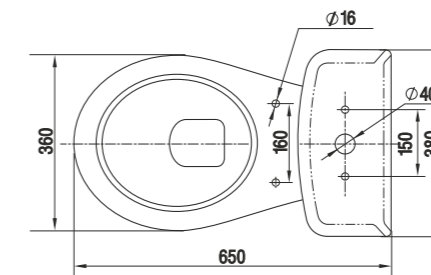

KERAMIN

КОЛЛЕКЦИЯ САНИТАРНОЙ КЕРАМИКИ | COLLECTION OF SANITARYWARE

Гранд | Grand

**Коллекция Гранд от Керамин. Качество, практичность и доступная цена.
The Grand Collection from Keramin. Quality, Practicality and Reasonable Price.**

В изделиях санитарной керамики коллекции Гранд удачно сочетаются качество, практичность и доступная цена. А мягкая линия и классическая стилистика идеально подходят для создания спокойных и гармоничных интерьеров.

Products of Grand sanitary ceramics collection successfully combine quality, practicality and reasonable price. Its soft lines and a classic style are perfect for a peaceful and harmonious interior.

255

Унитаз консольный Гранд
Wall-hang WC Grand