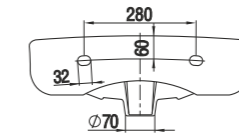

256

Соло | Solo

**Коллекция Соло от Керамин. Доступность и комфорт.
The Solo Collection from Keramin. Accessibility and Comfort.**

Коллекция Соло представляет свежий и вместе с тем долговечный скандинавский дизайн. Плавность линий и спокойствие форм внесет в Ваш интерьер гармонию и создаст пространство комфорта и уюта.

The Solo collection is an example of fresh yet durable Scandinavian design. Smooth lines and calmness of forms will bring harmony in your interior and create a comfort space and coziness.

Пьедестал Люкс
Column Lux

257