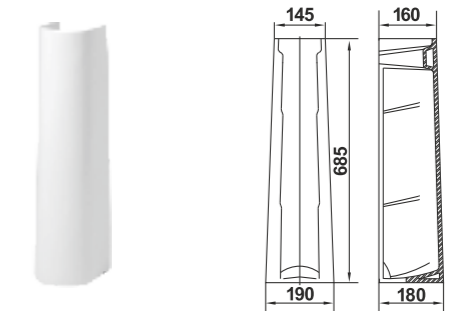

Пьедестал Люкс
Column Lux

257