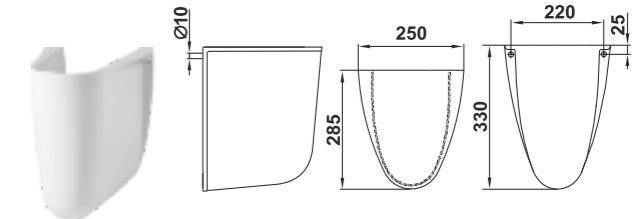

Пьедестал консольный универсальный
Wall-hang column universal