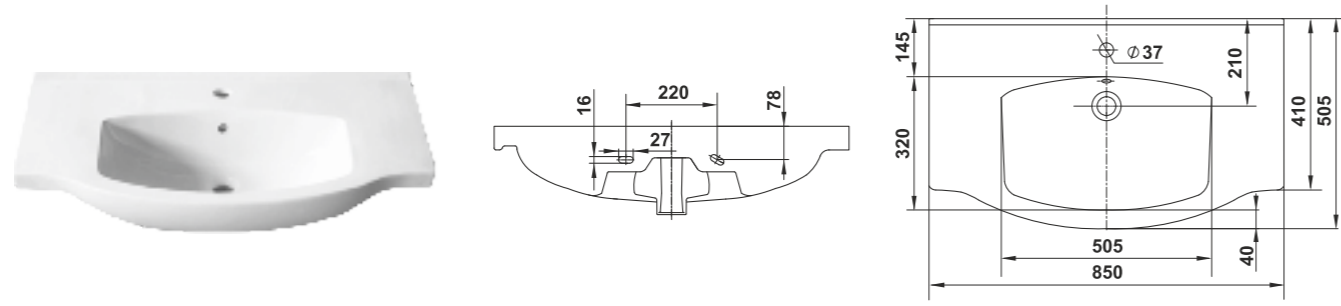

Умывальник мебельный Арктик 85
Semi-recessed wash-basin Arctic 85