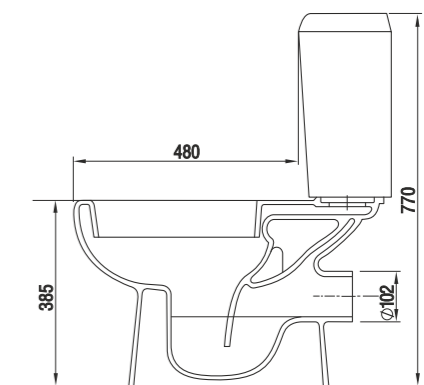

KERAMIN

КОЛЛЕКЦИЯ САНИТАРНОЙ КЕРАМИКИ | COLLECTION OF SANITARYWARE

Гранд | Grand

**Коллекция Гранд от Керамин. Качество, практичность и доступная цена.
The Grand Collection from Keramin. Quality, Practicality and Reasonable Price.**

В изделиях санитарной керамики коллекции Гранд удачно сочетаются качество, практичность и доступная цена. А мягкая линия и классическая стилистика идеально подходят для создания спокойных и гармоничных интерьеров.

Products of Grand sanitary ceramics collection successfully combine quality, practicality and reasonable price. Its soft lines and a classic style are perfect for a peaceful and harmonious interior.

255

Унитаз консольный Гранд
Wall-hang WC Grand