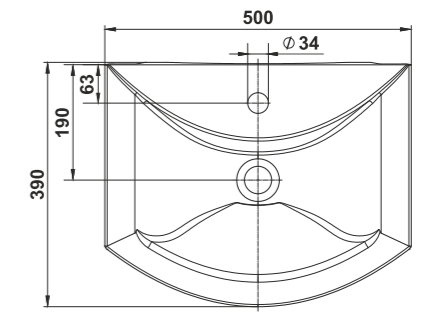

European quality of the products

The production of sanitaryware items is made using innovative technologies with no analogues in Eastern Europe. The best equipment of leading European manufacturers, robotic systems, high-quality raw materials – all this allows to make products that meet the requirements of exact geometry and excellent European quality.

Perfect whiteness and quality of glaze

The characteristic feature of sanitary ware products made by "Keramin" is dazzling whiteness, which is possible due to innovative developments of our technical development service. The glaze is resistant to yellowing, damages and other exposures.

All the advantages of porcelain

Ceramic washbasins are made of porcelain, vitreous china or fire-clay. They have no outward differences, but porcelain is of a better quality. "Keramin" produces only porcelain washbasins. Porcelain is fired at the temperature of 1200 degrees, which makes it especially resistant without water absorption. Porcelain washbasin needs no special care and will be in use for a long time.

New overhead washbasin can be mounted at table tops as well as at elite bathroom furniture.

Overhead washbasin is a combination of usability, functionality and up-to-date audacious design. Exactly these tendencies have become essential in the process of modern bathroom equipping.

Умывальник мебельный Палермо 50
Semi-recessed wash-basin Palermo 50