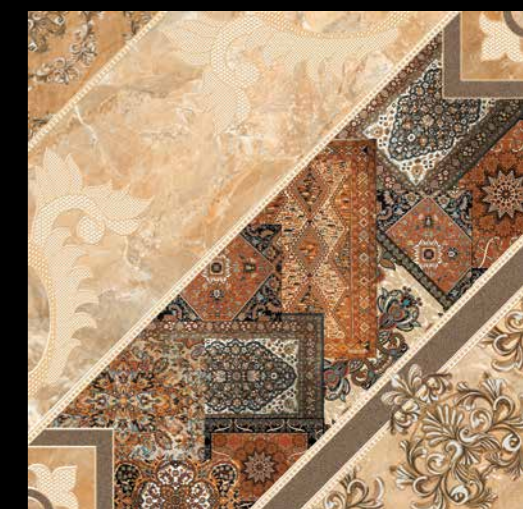

Пол коричневый
темный /
Dark brown floor
43x43